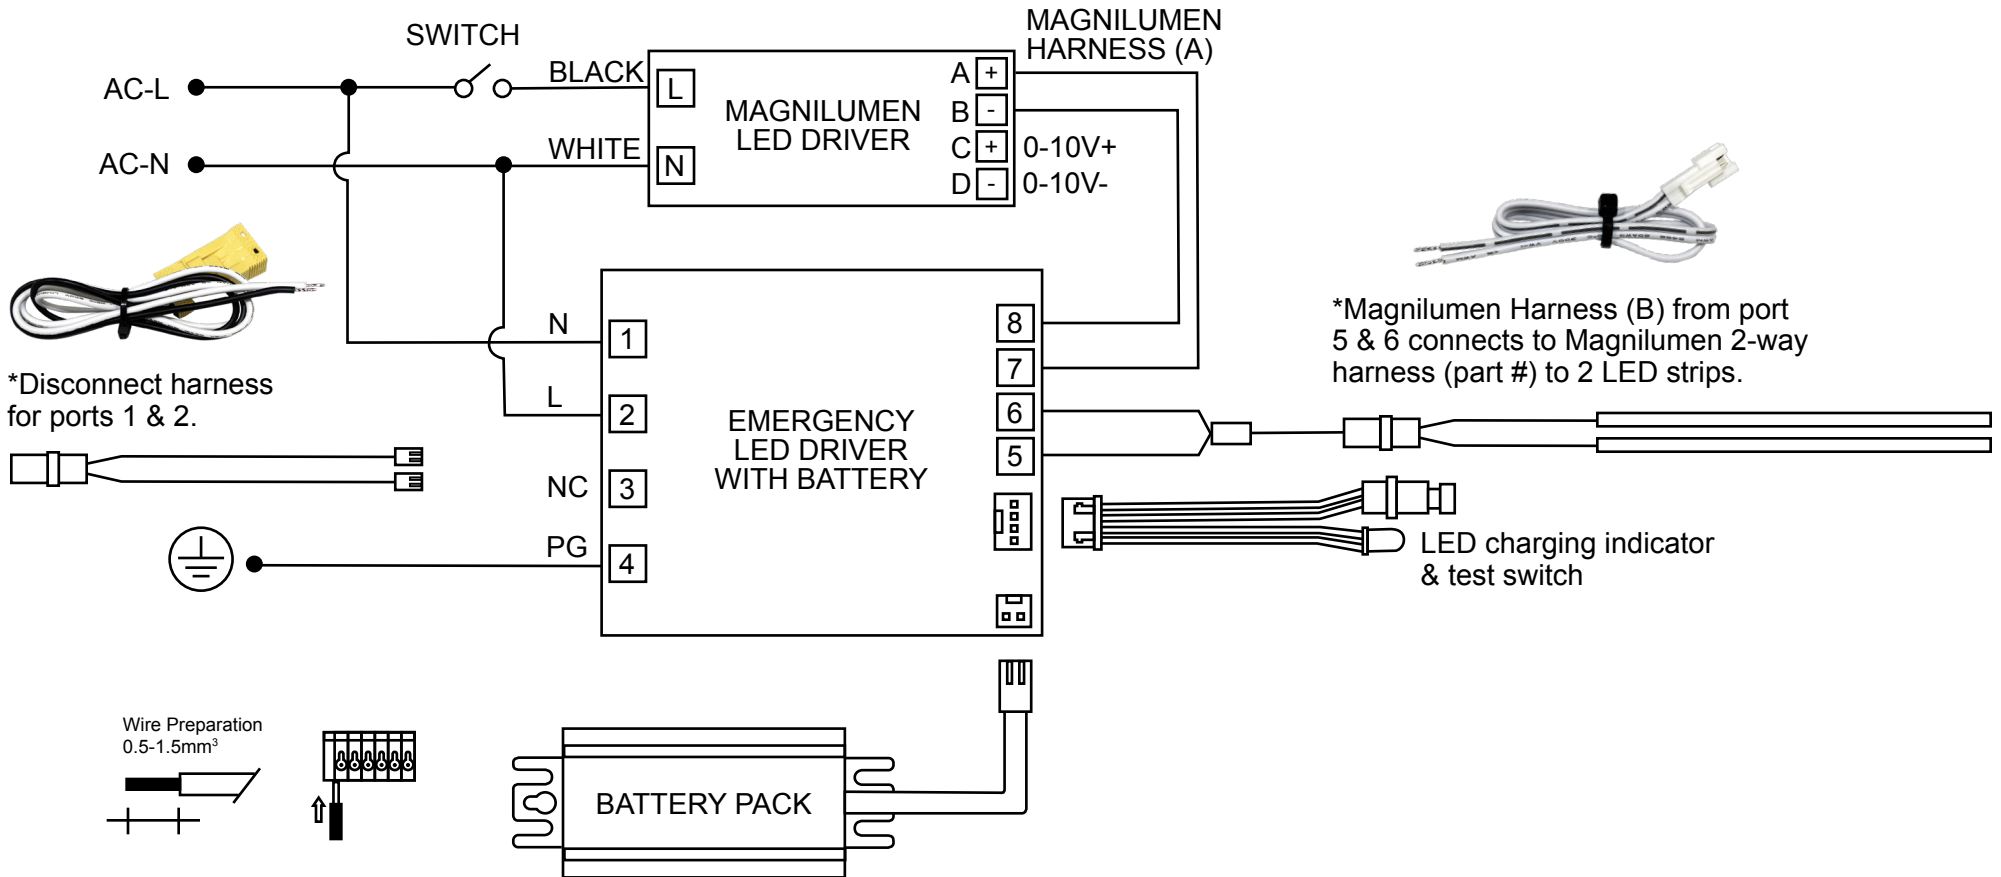

Magnilumen Wiring Diagram

*Magnilumen Harness (A) connects from ports A & B to ports 7 & 8.

*Magnilumen Harness (B) from port 5 & 6 connects to Magnilumen 2-way harness (part #) to 2 LED strips.