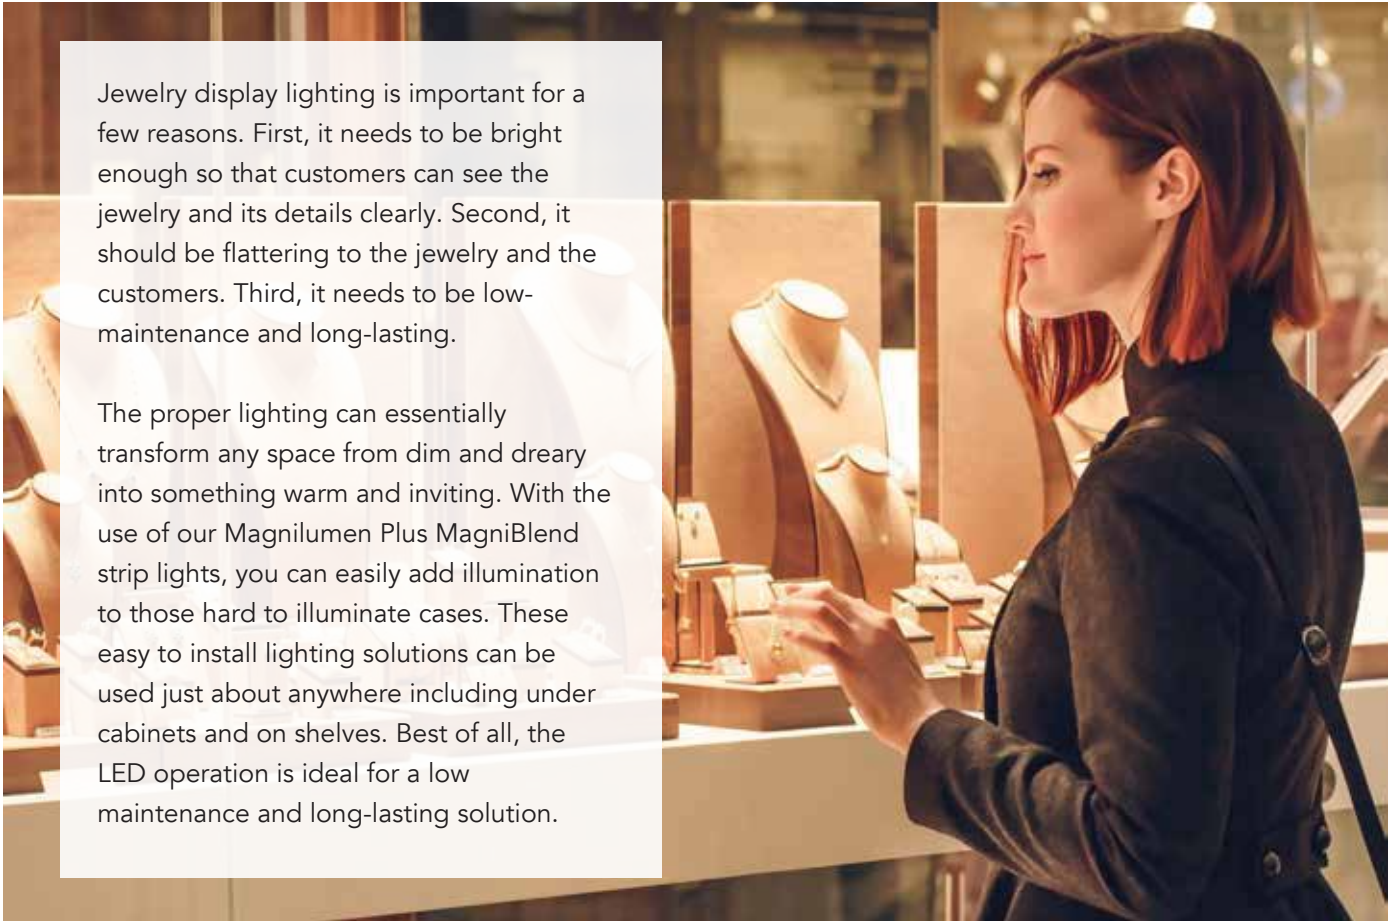

MagniBlend

A Color Mixing Retrofit from **MAGNILUMEN PLUS^{TM}**

INTEGRATE MAGNILUMEN PLUS INTO YOUR DISPLAY CASE LIGHTING TO DELIGHT SHOPPERS AND GROW YOUR SALES...

Jewelry display lighting is important for a few reasons. First, it needs to be bright enough so that customers can see the jewelry and its details clearly. Second, it should be flattering to the jewelry and the customers. Third, it needs to be low-maintenance and long-lasting.

The proper lighting can essentially transform any space from dim and dreary into something warm and inviting. With the use of our Magnilumen Plus MagniBlend strip lights, you can easily add illumination to those hard to illuminate cases. These easy to install lighting solutions can be used just about anywhere including under cabinets and on shelves. Best of all, the LED operation is ideal for a low maintenance and long-lasting solution.