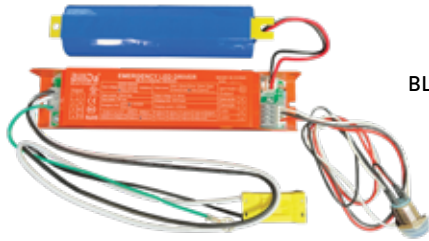

MAGNILUMEN PLUS⁺ HIGH OUTPUT IS THE PERFECT RETROFIT SOLUTION FOR FLUORESCENT HIGH BAY INDUSTRIAL FIXTURES

Average Installation Time of 20 Minutes.

	Average Installation Time of 20 Minutes.			
	 HIGH OUTPUT	 HIGH OUTPUT	 HIGH OUTPUT	 HIGH OUTPUT
Mounting Height	HIGH BAY 20-25 FT. 	HIGH BAY 20-25 FT. 	HIGH BAY 30-40 FT. 	HIGH BAY 30-40 FT. 
Typical Replacement	4 lamp T8	6 lamp T8	6 lamp T5HO	8 lamp T5HO
Original Lamp Lumens	11,800 lumens	17,700 lumens	29,400 lumens	39,200 lumens
Original Delivered Lumens	10,030 lumens	15,045 lumens	24,990 lumens	33,320 lumens
Wattage	128W	192W	324W	432W
Recommended Replacement Lumens	10,000 Lumens @ 62W	20,000 Lumens @ 128W	30,000 Lumens @ 186W	40,000 Lumens @ 248W
Recommended Magnilumen Plus HO Kits	MRK1460-50K-PLUS-HO 1 - 4 ft bar 1 - 60W driver	MRK24120-50K-PLUS-HO 2 - 4 ft bar 2 - 60W driver	MRK34180-50K-PLUS-HO 3 - 4 ft bar 3 - 60W driver	MRK44240-50K-PLUS-HO 4 - 4 ft bar 4 - 60W driver
Wattage Reduction	53%	32%	37%	41%

* Consult Factory for Additional Fixture Types

MAGNILUMEN PLUS HIGH OUTPUT LED BARS AND HIGH BAY RETROFIT KITS

OPTIONS

EMERGENCY BACK-UP LED DRIVER

PART NUMBER:
BL-EMRG-LED-15-1H

PIR SENSOR

PIR Sensor

PART NUMBER:
PIR-SENSOR-ANT-4A