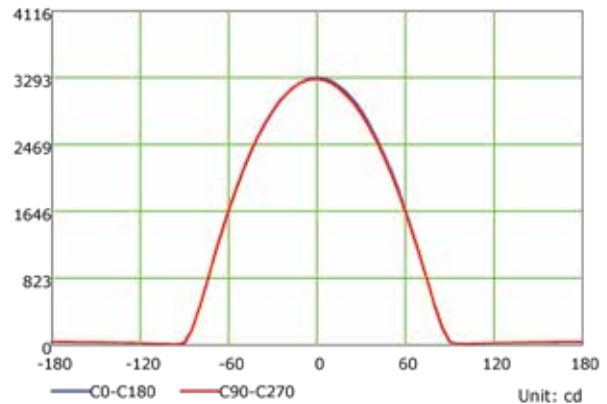

LUMINOUS INTENSITY DISTRIBUTION CURVE

Specifications and actual product may vary.

For more information, go to magnilumenplus.com/high-output-kits