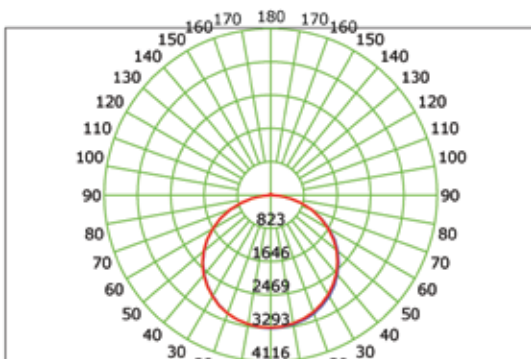

LUMINOUS INTENSITY DISTRIBUTION CURVE

Specifications and actual product may vary.

For more information, go to magnilumenplus.com/high-output-kits