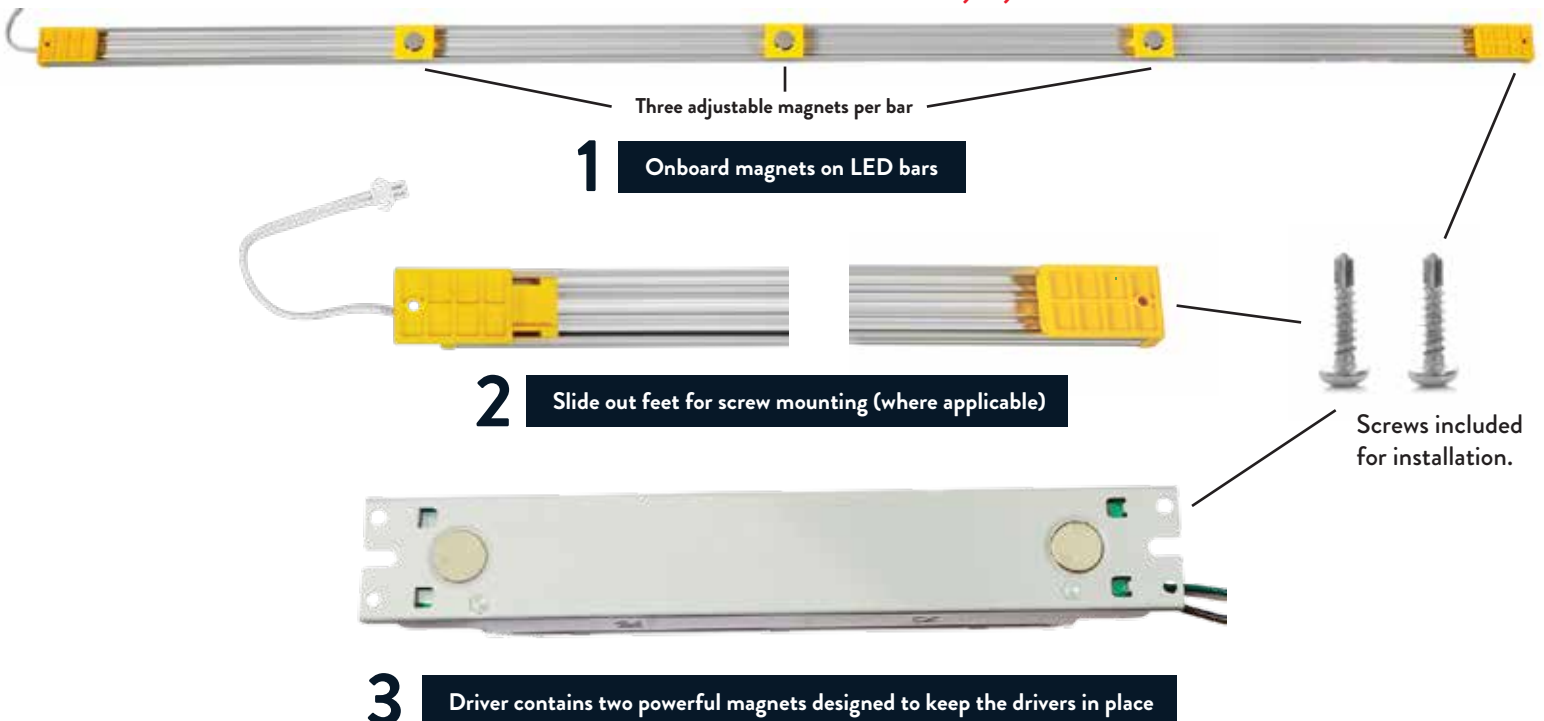

* Consult Factory for Additional Fixture Types

MAGNILUMEN PLUS HIGH OUTPUT LED BARS AND HIGH BAY RETROFIT KITS

OPTIONS

EMERGENCY BACK-UP LED DRIVER

PART NUMBER:
BL-EMRG-LED-15-1H

PIR SENSOR

PIR Sensor

PART NUMBER:
PIR-SENSOR-ANT-4A

Power Supply

PART NUMBER:
MUSP-12V-03-5W

Remote Control
comes with sensor

BENEFITS AND FEATURES

Magnilumen Plus products are designed for speed and to make installation easy.

- Bars have three onboard adjustable magnets so that you can customize their location based on your needs.
- Bars have a slide-out foot at each end of the bar with pre-drilled holes for screw mounting where applicable.
- Drivers contain two powerful magnets designed to keep the driver in place. There are also holes for tech screws if needed.

INSTALLATION EASY AS 1, 2, 3

HIGH OUTPUT

Specification Sheet

MAGNILUMEN PLUS HIGH OUTPUT LED BARS AND HIGH BAY RETROFIT KITS

DRIVER

60W

MAX WATTAGE: 60
INPUT VOLTAGE: 100-277VAC
OUTPUT VOLTAGE: 27-42VDC
DIMENSIONS: 9.21" x 1.43" x 1.15"
RATING: Damp Locations
MRK-DRIVER-60W-2WH-PLUS