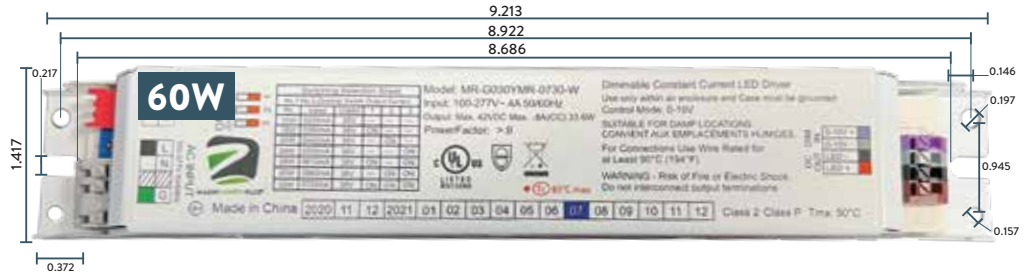

INSTALLATION EASY AS 1, 2, 3

HIGH OUTPUT

Specification Sheet

MAGNILUMEN PLUS HIGH OUTPUT LED BARS AND HIGH BAY RETROFIT KITS

DRIVER

60W

MAX WATTAGE: 60
INPUT VOLTAGE: 100-277VAC
OUTPUT VOLTAGE: 27-42VDC
DIMENSIONS: 9.21" x 1.43" x 1.15"
RATING: Damp Locations
MRK-DRIVER-60W-2WH-PLUS