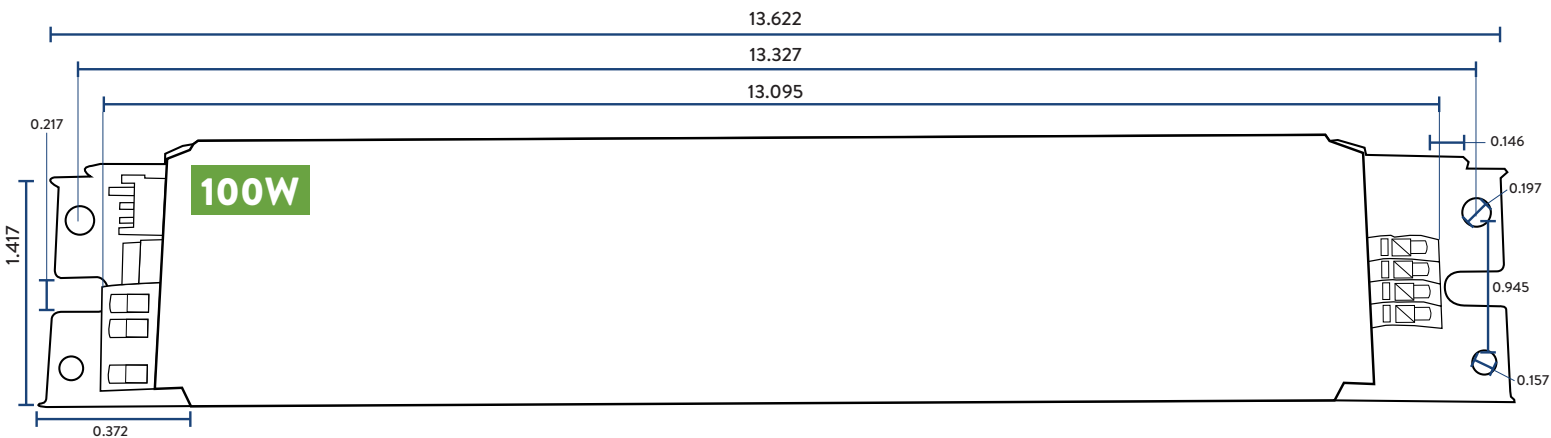

DRIVER ENCLOSURE

100W DRIVER ENCLOSURE

PN: MRK-100W-DRIVER-ENCLOSURE

Dimensions: 16" (L) x 1.75" (W) x 1.3125" (D)

20-60W DRIVER ENCLOSURE

PN: MRK-20/60W-DRIVER-ENCLOSURE

Dimensions: 12" (L) x 1.75" (W) x 1.3125" (D)

DIMENSIONS

DRIVER WATTAGE POWER SELECTABLE OPTIONS

Wattage selectable options allow the end user to adjust lumen output to their specific needs.

DEFAULT WATTAGE	WATTAGE POWER SELECTABLE OPTIONS
20W	8W, 10W, 14W, 16W, 18W, 20W, 22W
30W	10W, 16W, 20W, 24W, 28W, 30W, 32W
40W	24W, 28W, 30W, 32W, 38W, 40W, 42W
50W	25W, 30W, 38W, 40W, 45W, 50W, 52W
60W	40W, 45W, 50W, 55W, 57W, 60W, 62W
100W	65W, 70W, 75W, 85W, 90W, 95W, 100W