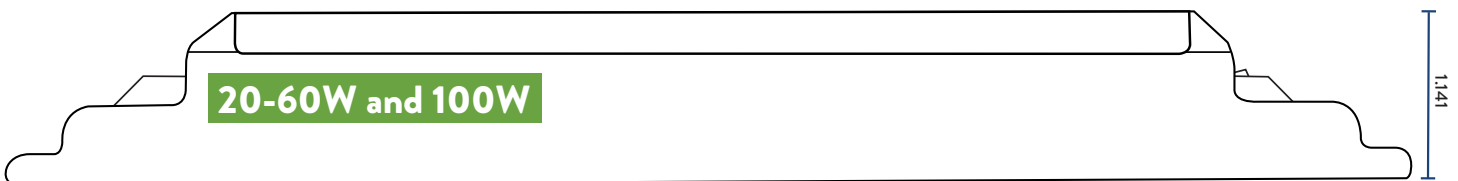

DRIVER ENCLOSURE

100W DRIVER ENCLOSURE

PN: MRK-100W-DRIVER-ENCLOSURE

Dimensions: 16" (L) x 1.75" (W) x 1.3125" (D)

20-60W DRIVER ENCLOSURE

PN: MRK-20/60W-DRIVER-ENCLOSURE

Dimensions: 12" (L) x 1.75" (W) x 1.3125" (D)

DIMENSIONS

DRIVER WATTAGE POWER SELECTABLE OPTIONS

Wattage selectable options allow the end user to adjust lumen output to their specific needs.

DEFAULT WATTAGE	WATTAGE POWER SELECTABLE OPTIONS
20W	8W, 10W, 14W, 16W, 18W, 20W, 22W
30W	10W, 16W, 20W, 24W, 28W, 30W, 32W
40W	24W, 28W, 30W, 32W, 38W, 40W, 42W
50W	25W, 30W, 38W, 40W, 45W, 50W, 52W
60W	40W, 45W, 50W, 55W, 57W, 60W, 62W
100W	65W, 70W, 75W, 85W, 90W, 95W, 100W