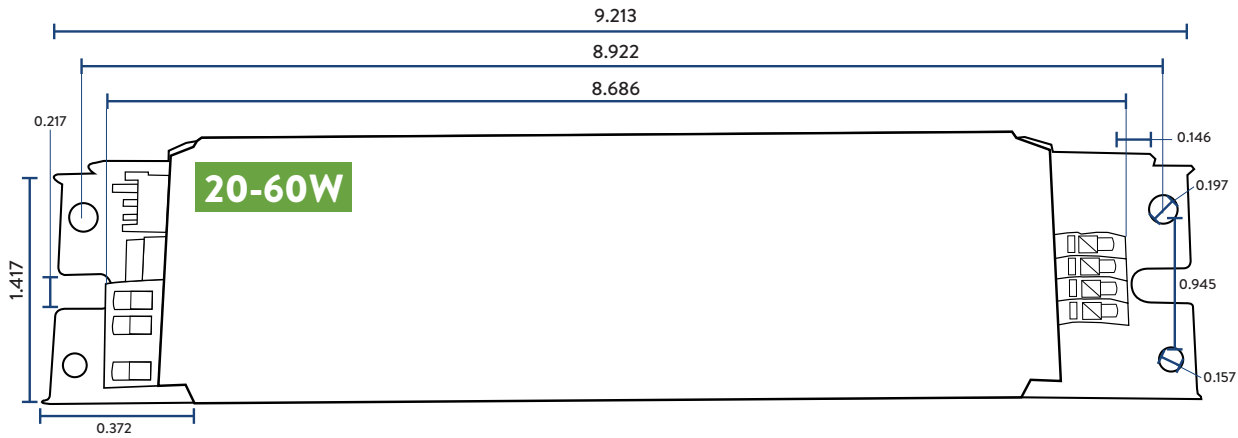

DRIVER ENCLOSURE

100W DRIVER ENCLOSURE

PN: MRK-100W-DRIVER-ENCLOSURE

Dimensions: 16" (L) x 1.75" (W) x 1.3125" (D)

20-60W DRIVER ENCLOSURE

PN: MRK-20/60W-DRIVER-ENCLOSURE

Dimensions: 12" (L) x 1.75" (W) x 1.3125" (D)

DIMENSIONS

DRIVER WATTAGE POWER SELECTABLE OPTIONS

Wattage selectable options allow the end user to adjust lumen output to their specific needs.

DEFAULT WATTAGE	WATTAGE POWER SELECTABLE OPTIONS
20W	8W, 10W, 14W, 16W, 18W, 20W, 22W
30W	10W, 16W, 20W, 24W, 28W, 30W, 32W
40W	24W, 28W, 30W, 32W, 38W, 40W, 42W
50W	25W, 30W, 38W, 40W, 45W, 50W, 52W
60W	40W, 45W, 50W, 55W, 57W, 60W, 62W
100W	65W, 70W, 75W, 85W, 90W, 95W, 100W